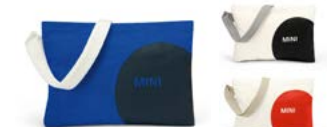

MINI CAR FACE DETAIL MUSETTE

100% recycled PET, water repellent finish
Blazing Blue / Indigo / White
80 22 5B320C6
White / Black / Grey
80 22 5B320C7
White / Rebel Red / Vibrant Silver
80 22 5B320C8
36 x 25 cm