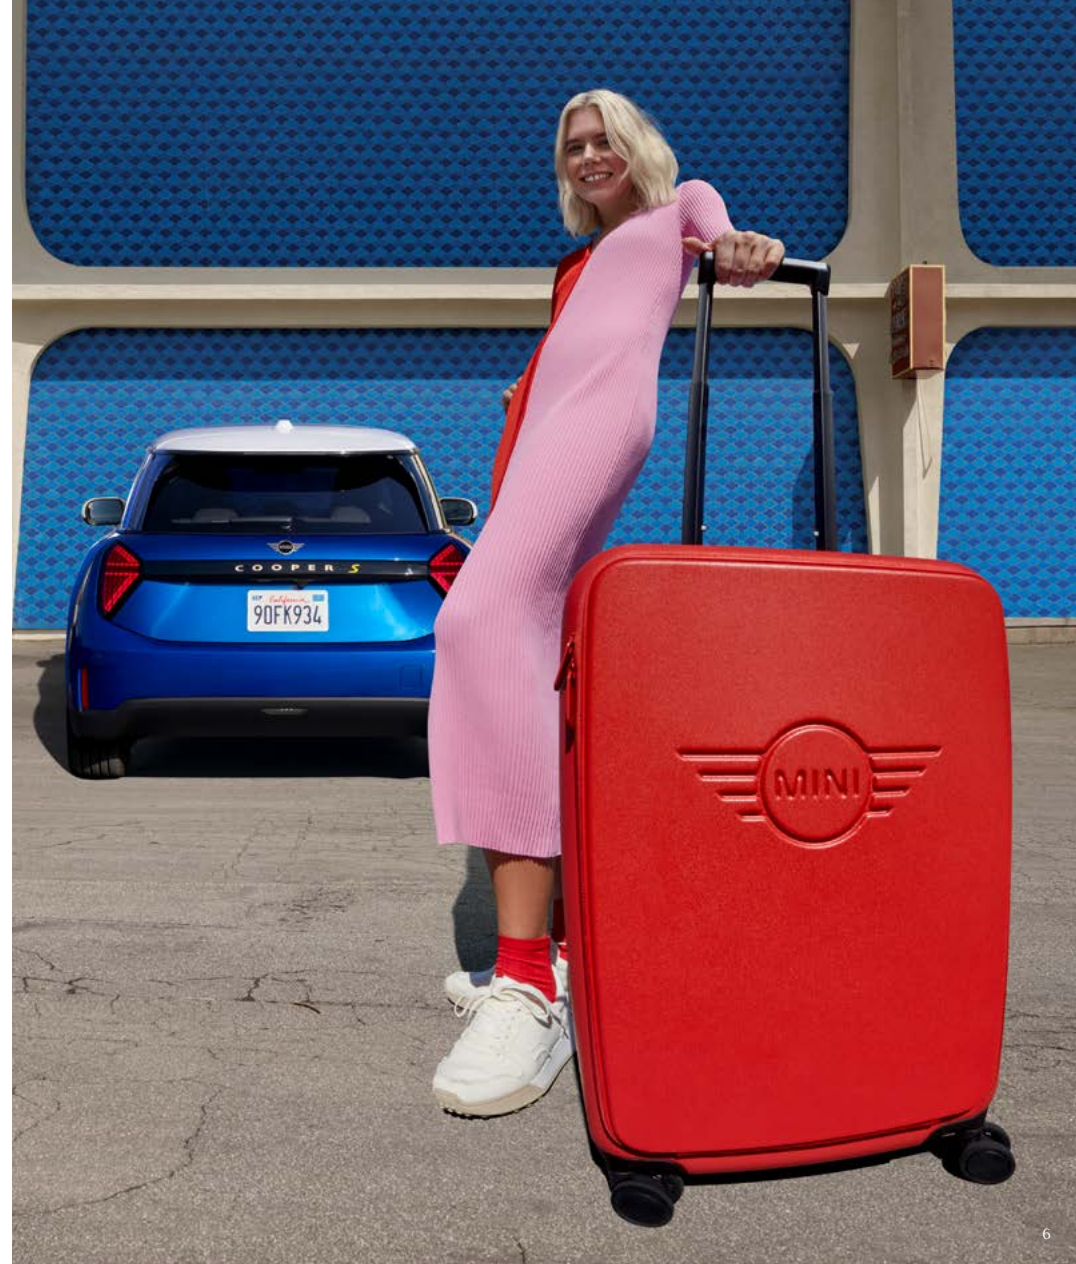

80 22 5B320E5

Rebel Red

80 22 5B320E6

48 x 35 x 21 cm

281 volume

BAGS AND LUGGAGE.

MINI SOFT WING LOGO POUCH

100 % recycled nylon, water repellent finish
Indigo
80 21 5B320D5
18 x 13 x 2,5 cm